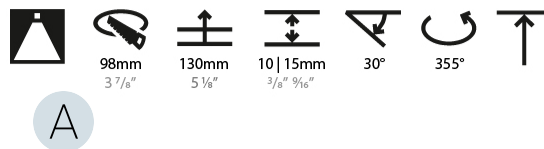

GENERAL

Series: Bioniq
Subseries: Bioniq Round Pinhole
Brand: Prolicht
Division: Architectural
Mounting Type: Recessed
Mounting Location: Ceiling
Subcategory: Downlight

PHYSICAL

Shape: Round
Diameter (mm): 107
Diameter (in): 4 3/16
Height (mm): 112
Height (in): 4 7/16
Ceiling Thickness (mm): 10 / 12.5 / 15
Ceiling Thickness (in): 3/8 or 1/2 or 9/16
Min. Recessing Depth (mm): 130
Min. Recessing Depth (in): 5 1/8
Light Distribution: Adjustable / Downlight
Weight (kg): 0.456
Weight (lbs): 1
Fixture Finish: SSR / BKV / CWI / CRY / HAB / LAG / UFT / ITA / RUA / RUR / MIC / FTG / MYG / TWT / LOD / PUS / FRO / FUP / KIA / POP / BLS / SPG / MEY / GOH / GUM / CHC / COM / ABZ / JAG / OBR / MOS / ROR
Fixture Material: Aluminum Die Cast
Cut-out Measurements: 98mm / 3 7/8"

ELECTRICAL

Lamp Type: LED (Zhaga Standard)
Total Output Wattage (W): 15
Dimming: Dali Dimming
Driver Included: No
Driver Location: Recessed Housing
Driver Type: Constant Current - 120Vac
Housing: See components
Input Voltage (V): 120
Constant Current (MA): 350

LED

Number of LEDs: 1
Color Temperature (°K): Warm Dim
Max. Delivered Lumen (lm): 760
Nominal Lumen (lm): 1140
CRI: >90 CRI
Lamp Life (hrs): 50000

OPTICAL

Reflector: 20 / 40 / 60
Adjustability: Rotational 355°; Tilt 30°

RATINGS AND CERTIFICATIONS

Certified By: Certified for North American Standards
IP rating: IP20

PROJECT	_____
TYPE	_____
SPECIFIER	_____
QUANTITY	_____
DATE	_____