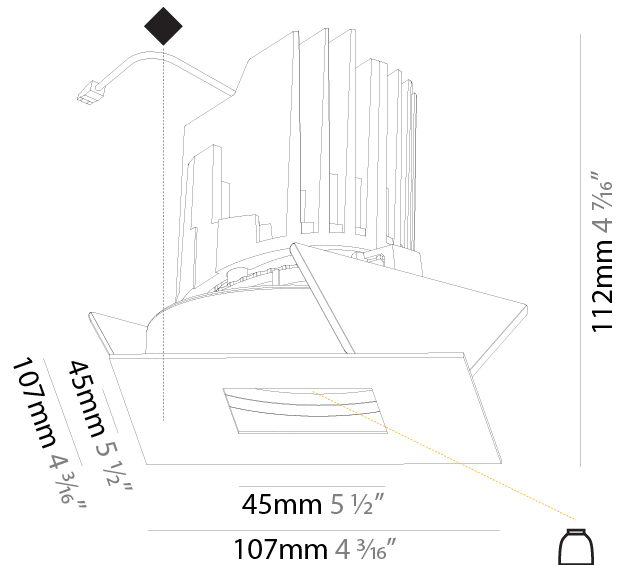

GENERAL

Series: Bioniq
Subseries: Bioniq Square Pinhole
Brand: Prolight
Division: Architectural
Mounting Type: Recessed
Mounting Location: Ceiling
Subcategory: Downlight

PHYSICAL

Shape: Square
Length (mm): 107
Length (in): 4 ³/₁₆"
Width (mm): 107
Width (in): 4 ³/₁₆"
Depth (mm): 112
Depth (in): 4 ⁷/₁₆"
Ceiling Thickness (mm): 10 / 12.5 / 15
Ceiling Thickness (in): 3/8 or 1/2 or 9/16
Min. Recessing Depth (mm): 130
Min. Recessing Depth (in): 5 ¹/₈"
Light Distribution: Adjustable / Downlight
Weight (kg): 0.463
Weight (lbs): 1.02
Fixture Finish: SSR / BKV / CWI / CRY / HAB / LAG / UFT / ITA / RUA / RUR / MIC / FTG / MYG / TWT / LOD / PUS / FRO / FUP / KIA / POP / BLS / SPG / MEY / GOH / GUM / CHC / COM / ABZ / JAG / OBR / MOS / ROR
Fixture Material: Aluminum Die Cast
Cut-out Measurements: 98mm / 3 7/8"

ELECTRICAL

Lamp Type: LED (Zhaga Standard)
Total Output Wattage (W): 15
Dimming: Dali Dimming
Driver Included: No
Driver Location: Recessed Housing
Driver Type: Constant Current - 120Vac
Housing: See components
Input Voltage (V): 120
Constant Current (MA): 350

LED

Number of LEDs: 1
Color Temperature (°K): Warm Dim
Max. Delivered Lumen (lm): 760
Nominal Lumen (lm): 1140
CRI: >90 CRI
Lamp Life (hrs): 50000

OPTICAL

Reflector°: 20 / 40 / 60
Adjustability: Rotational 355°; Tilt 30°

RATINGS AND CERTIFICATIONS

Certified By: Certified for North American Standards
IP rating: IP20