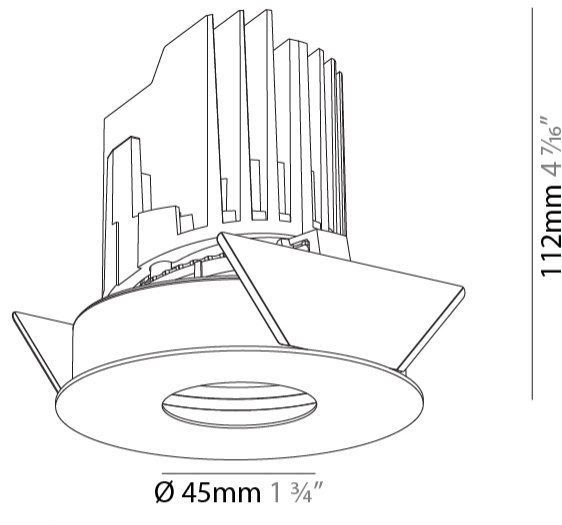

GENERAL

Series: Bioniq
Subseries: Bioniq Round Pinhole
Brand: Prolicht
Division: Architectural
Mounting Type: Recessed
Mounting Location: Ceiling
Subcategory: Downlight

PHYSICAL

Shape: Round
Diameter (mm): 107
Diameter (in): 4 3/16
Height (mm): 112
Height (in): 4 7/16
Ceiling Thickness (mm): 10 / 12.5 / 15
Ceiling Thickness (in): 3/8 or 1/2 or 9/16
Min. Recessing Depth (mm): 130
Min. Recessing Depth (in): 5 1/8
Light Distribution: Adjustable / Downlight
Weight (kg): 0.456
Weight (lbs): 1
Fixture Finish: SSR / BKV / CWI / CRY / HAB / LAG / UFT / ITA / RUA / RUR / MIC / FTG / MYG / TWT / LOD / PUS / FRO / FUP / KIA / POP / BLS / SPG / MEY / GOH / GUM / CHC / COM / ABZ / JAG / OBR / MOS / ROR
Fixture Material: Aluminum Die Cast
Cut-out Measurements: 98mm / 3 7/8"

ELECTRICAL

Lamp Type: LED (Zhaga Standard)
Total Output Wattage (W): 15
Dimming: Dali Dimming
Driver Included: No
Driver Location: Recessed Housing
Driver Type: Constant Current - 120Vac
Housing: See components
Input Voltage (V): 120
Constant Current (MA): 350

LED

Number of LEDs: 1
Color Temperature (°K): Warm Dim
Max. Delivered Lumen (lm): 760
Nominal Lumen (lm): 1140
CRI: >90 CRI
Lamp Life (hrs): 50000

OPTICAL

Reflector: 20 / 40 / 60
Adjustability: Rotational 355°; Tilt 30°

RATINGS AND CERTIFICATIONS

Certified By: Certified for North American Standards
IP rating: IP20

PROJECT	_____
TYPE	_____
SPECIFIER	_____
QUANTITY	_____
DATE	_____